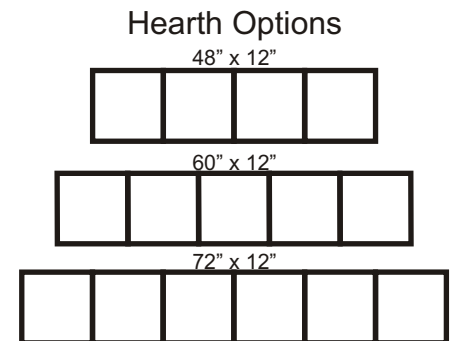

Standard Options

* All sizes are approximates and will vary slightly. **Custom sizes available ask your dealer.

Contact your dealer or 1-888-879-9905 for more information.