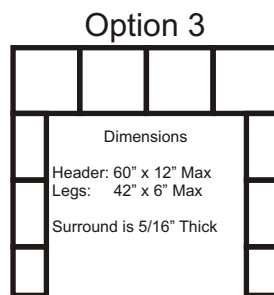

Standard Options

* All sizes are approximates and will vary slightly. **Custom sizes available ask your dealer.

Contact your dealer or 1-888-879-9905 for more information.