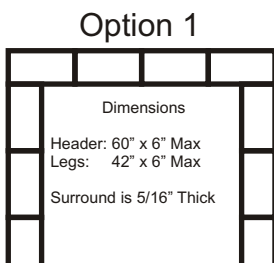

Standard Options

* All sizes are approximates and will vary slightly. **Custom sizes available ask your dealer.

Contact your dealer or 1-888-879-9905 for more information.